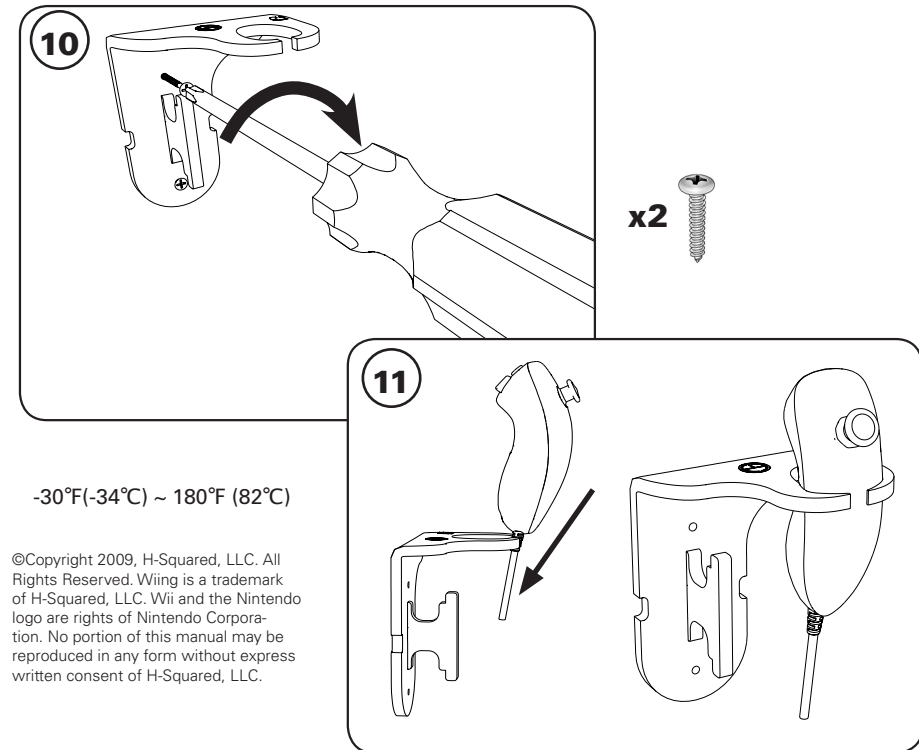

Wiing™ Installation Guide

インストレーションガイド

rev 1.0 1-Sep-2009

-30°F (-34°C) ~ 180°F (82°C)

©Copyright 2009, H-Squared, LLC. All Rights Reserved. Wiing is a trademark of H-Squared, LLC. Wii and the Nintendo logo are rights of Nintendo Corporation. No portion of this manual may be reproduced in any form without express written consent of H-Squared, LLC.