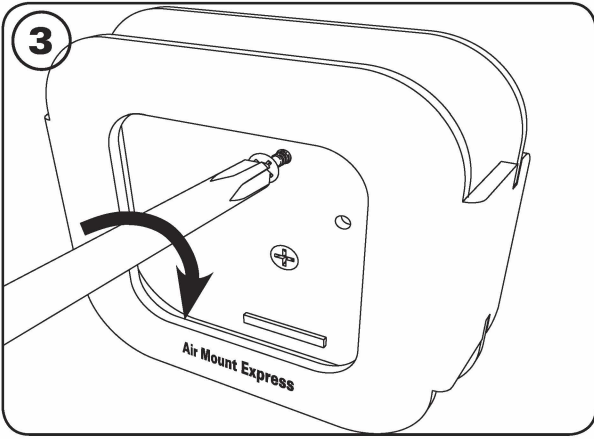

安裝指南 / 安裝指南

Wall anchors are for drywall. Screws work with wall anchors or directly into wood.

牆錨只適用於板牆。螺絲可與牆錨一同使用或直接用於木材上。
牆錨只适用于板墙。螺丝可与墙錨一同使用或直接用于木材上。

Cement wall mounting requires additional hardware.

如安裝在水泥牆面上，則需要額外的硬件。

如安裝在水泥牆面上，則需要額外的硬件。

x2

-30°F(-34°C) ~ 180°F (82°C)

©Copyright, H-Squared, LLC. All Rights Reserved. AirPort Express is a trademark of Apple, Inc. No portion of this manual may be reproduced in any form without express written consent of H-Squared, LLC.