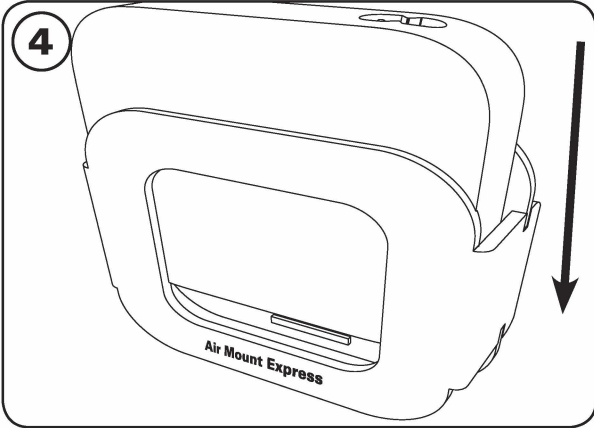

安裝指南 / 安裝指南

Wall anchors are for drywall. Screws work with wall anchors or directly into wood.

牆錨只適用於板牆。螺絲可與牆錨一同使用或直接用於木材上。
牆錨只适用于板墙。螺丝可与墙錨一同使用或直接用于木材上。

Cement wall mounting requires additional hardware.

如安裝在水泥牆面上，則需要額外的硬件。

如安裝在水泥牆面上，則需要額外的硬件。

x2

-30°F(-34°C) ~ 180°F (82°C)

©Copyright, H-Squared, LLC. All Rights Reserved. AirPort Express is a trademark of Apple, Inc. No portion of this manual may be reproduced in any form without express written consent of H-Squared, LLC.