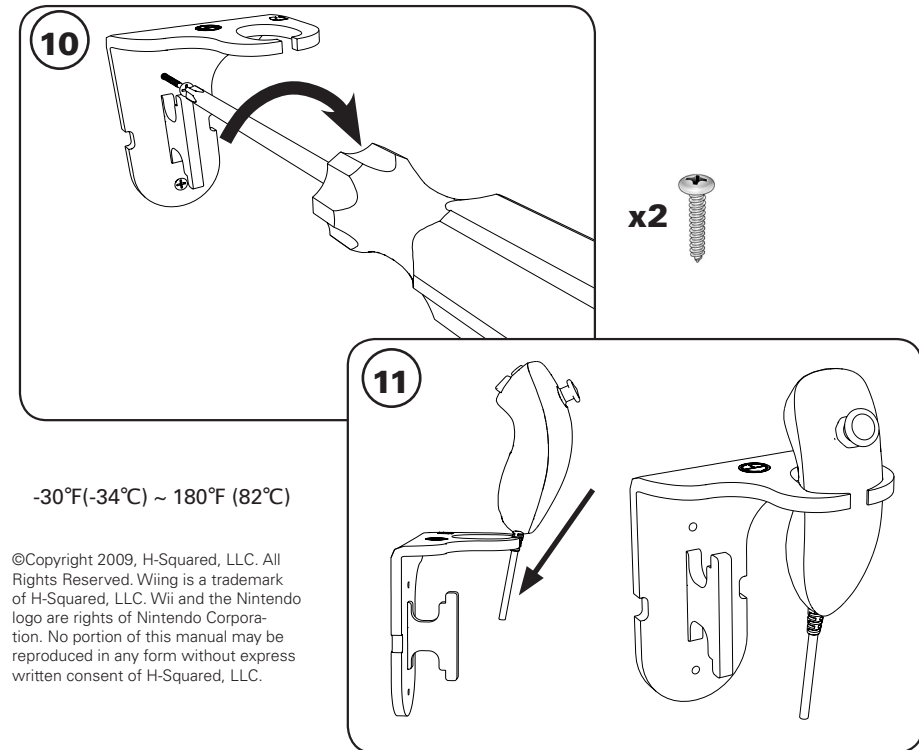

Wiing™ Installation Guide インストールガイド

rev 1.0 1-Sep-2009

-30°F (-34°C) ~ 180°F (82°C)

©Copyright 2009, H-Squared, LLC. All Rights Reserved. Wiing is a trademark of H-Squared, LLC. Wii and the Nintendo logo are rights of Nintendo Corporation. No portion of this manual may be reproduced in any form without express written consent of H-Squared, LLC.